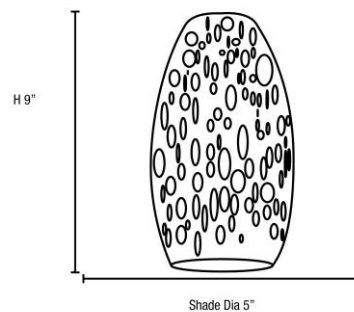

FIXTURE	BACKPLATE / CANOPY
Length:	Length
Width:	Width:
Diameter	Diameter:
Height: 9"	Height: 1.25"
Extension:	
Overall Height: 11-150"	

TECHNICAL SPECIFICATIONS

SPECIFICATIONS

Frame Material: Metal
Diffuser Material: Glass
Lamping Type: E-26 (Replaceable LED Jbox: Standard
Lamping Base: E-26 Lamp Wattage: 10 W
Lamp Quantity: 1 Total Wattage: 10 W
Voltage: 120v Lamps Included: Yes

Additional Notes:

Brushed steel finish paired with 12 feet of clear cord; Custom Finish
5 Piece Minimum Order Quantity

Project Name: _____

Location: _____

Type: _____

Quantity: _____

Notes:

LINE DRAWING